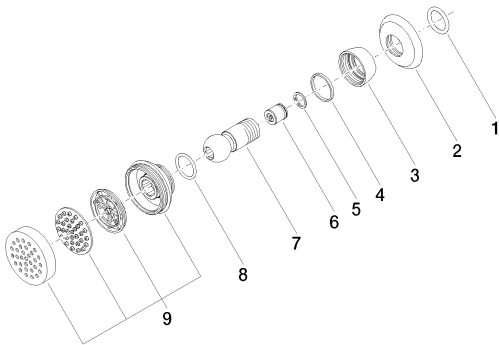

Shower - Madison

Body spray without volume control - polished chrome

Article number: 28 518 360-00

- Ø 2-1/8"
- swivels 25°
- Stream: Rain
- Flange diameter 2-1/8"
- 1/2" connection
- Water flow rate limited to max. 1.3 gpm

Dimensional drawing

mm [inches]

All dimensions in mm / inch = mm x 0,0394

Flow rate chart

Shower - Madison

Body spray without volume control - polished chrome

Article number: 28 518 360-00

Object surface finish diagram

platinum matte
28 518 360-06

platinum
28 518 360-08

Durabronze
28 518 360-09

Brushed Durabronze
28 518 360-28

35 080 970-90 0010

Rough-in adapter -

Shower - Madison

Body spray without volume control - polished chrome

Article number: 28 518 360-00

Spare parts list

Number	Item Number	Designation	Number of units
1	09 14 10 026 90	seal	1
2	09 27 35 003-00	rosette	1
3	09 23 30 027-00	nut	1
4	09 14 15 010 90	ring	1
5	09 16 01 014 90	ring	1
6	09 23 01 048 90	back-flow preventer	1
7	09 21 40 016-00	connection	1
8	09 14 10 015 90	seal	1
9	90 12 05 028 00-00	casing (completely)	1