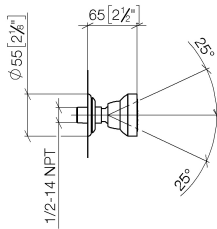

Shower - Madison

Body spray without volume control - polished chrome

Article number: 28 518 360-00

- Ø 2-1/8"
- swivels 25°
- Stream: Rain
- Flange diameter 2-1/8"
- 1/2" connection
- Water flow rate limited to max. 1.3 gpm

Codes & Standards

- California Energy Commission (CEC)
- ASME A112.18.1/CSA B125.1

polished chrome

Accessory is required for this item.

Shower - Madison
Body spray without volume control - polished chrome
Article number: 28 518 360-00

Dimensional drawing

mm [inches]

All dimensions in mm / inch = mm x 0,0394

Flow rate chart

Shower - Madison

Body spray without volume control - polished chrome

Article number: 28 518 360-00

Object surface finish diagram

Article number: 28 518 360-00

Spare parts list

Number	Item Number	Designation	Number of units
1	09 14 10 026 90	seal	1
2	09 27 35 003-00	rosette	1
3	09 23 30 027-00	nut	1
4	09 14 15 010 90	ring	1
5	09 16 01 014 90	ring	1
6	09 23 01 048 90	back-flow preventer	1
7	09 21 40 016-00	connection	1
8	09 14 10 015 90	seal	1
9	90 12 05 028 00-00	casing (completely)	1