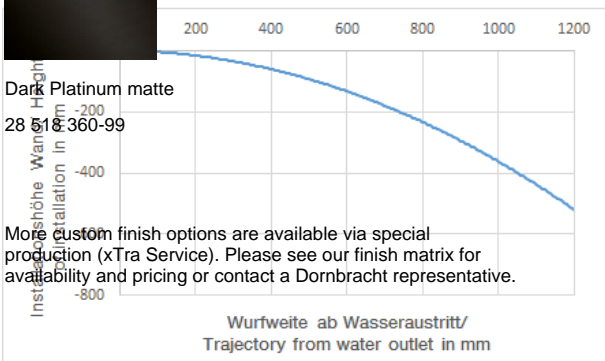

Shower - Madison

Body spray without volume control - polished chrome

Article number: 28 518 360-00

- Ø 2-1/8"
- swivels 25°
- Stream: Rain
- Flange diameter 2-1/8"
- 1/2" connection
- Water flow rate limited to max. 1.3 gpm

Codes & Standards

- California Energy Commission (CEC)
- ASME A112.18.1/CSA B125.1

polished chrome

Accessory is required for this item.

Shower - Madison
Body spray without volume control - polished chrome
Article number: 28 518 360-00

Dimensional drawing

mm [inches]

All dimensions in mm / inch = mm x 0,0394

Flow rate chart

Shower - Madison

Body spray without volume control - polished chrome

Article number: 28 518 360-00

Object surface finish diagram

platinum matte
28 518 360-06

platinum
28 518 360-08

Durabronze
28 518 360-09

Brushed Durabronze
28 518 360-28

35 080 970-90 0010

Rough-in adapter -

Shower - Madison

Body spray without volume control - polished chrome