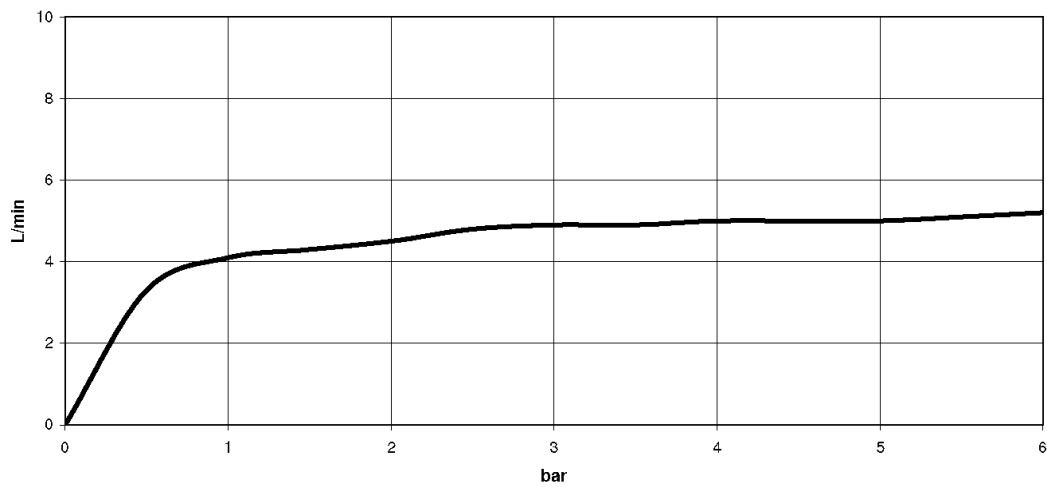

Shower - Madison

Body spray without volume control - polished chrome

Article number: 28 518 360-00

- Ø 2-1/8"
- swivels 25°
- Stream: Rain
- Flange diameter 2-1/8"
- 1/2" connection
- Water flow rate limited to max. 1.3 gpm

Codes & Standards

- California Energy Commission (CEC)
- ASME A112.18.1/CSA B125.1

polished chrome

Accessory is required for this item.

Shower - Madison
Body spray without volume control - polished chrome
Article number: 28 518 360-00

Dimensional drawing

mm [inches]

All dimensions in mm / inch = mm x 0,0394

Flow rate chart

Shower - Madison

Body spray without volume control - polished chrome

Article number: 28 518 360-00

Object surface finish diagram